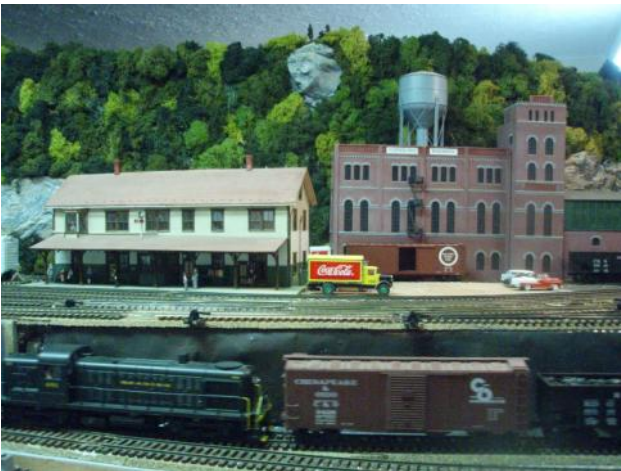

# PICTURES FROM THE LAYOUT TOURS

Dan Lang's train room (photos by Clint Smoke)

Part of Cy Miller's garden layout

Photos Maureen Anderson

# PICTURES FROM THE LAYOUT TOURS

Four Scenes from Larry Morton's "S" Scale layout and train room Photos by Maureen Anderson

The original part of Ken Granzin's layout (photos by Clint Smoke)

## PICTURES FROM THE LAYOUT TOURS

Scenes from the Apple Valley Model RR Club

Pictures by Sam Hopkins

# PICTURES FROM THE LAYOUT TOURS

Three pictures of Terry Ketchum's layout (photos by Wally Brown)

Left: Scenes from the French Broad e'N'pire NTRAK Club (photo by Clint Smoke)